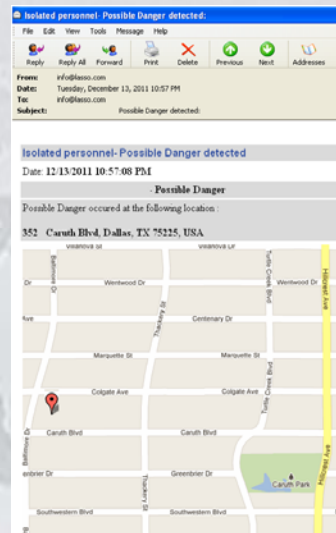

## THEFT DETECTION AND TRACKING

- Any Motion causes Satellite or Cellular based devices to wake, determine position and report it.
- Place Lasso Device in item that you suspect might be stolen.
- Lasso will stay dormant and sleep while using minimal power but still detect motion.
- Continuous tracking and tracing when woken due to movement.
- Stays awake and reports position as long as motion continues.