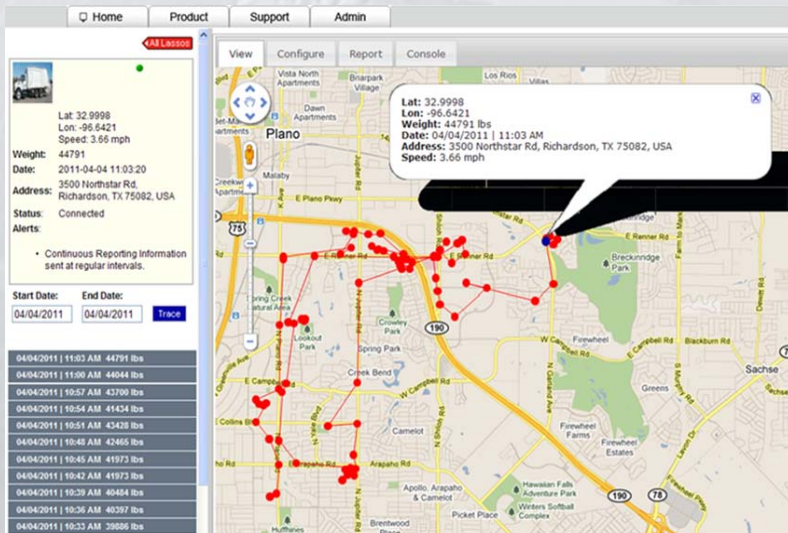

## THEFT DETECTION AND TRACKING

- Any Motion causes Satellite or Cellular based devices to wake, determine position and report it.
- Place Lasso Device in item that you suspect might be stolen.
- Lasso will stay dormant and sleep while using minimal power but still detect motion.
- Continuous tracking and tracing when woken due to movement.
- Stays awake and reports position as long as motion continues.

- Report via email, Automated Voice Phone Call, and Map that a theft has occurred

**CELLULAR PROVIDER**  
Depending on location, Lasso uses AT&T, Telefonica, Vodaphone or T-Mobile linked to our internally developed cellular based technology to allow us to rapidly provide custom solutions.

**SATELLITE PROVIDER**  
Globalstar is the world's largest provider of mobile satellite voice and data services with 52 low earth orbit satellites and are affiliated with Loral, Qualcomm, Alcatel, Vodaphone, Hyundai and others.