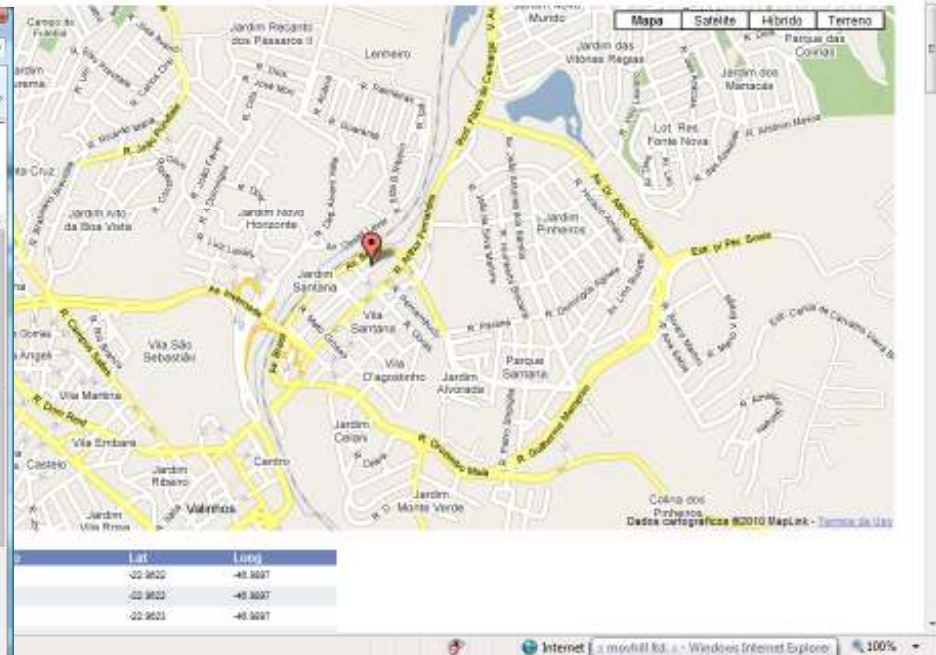

DANONE

LBS, GPS & Temperature