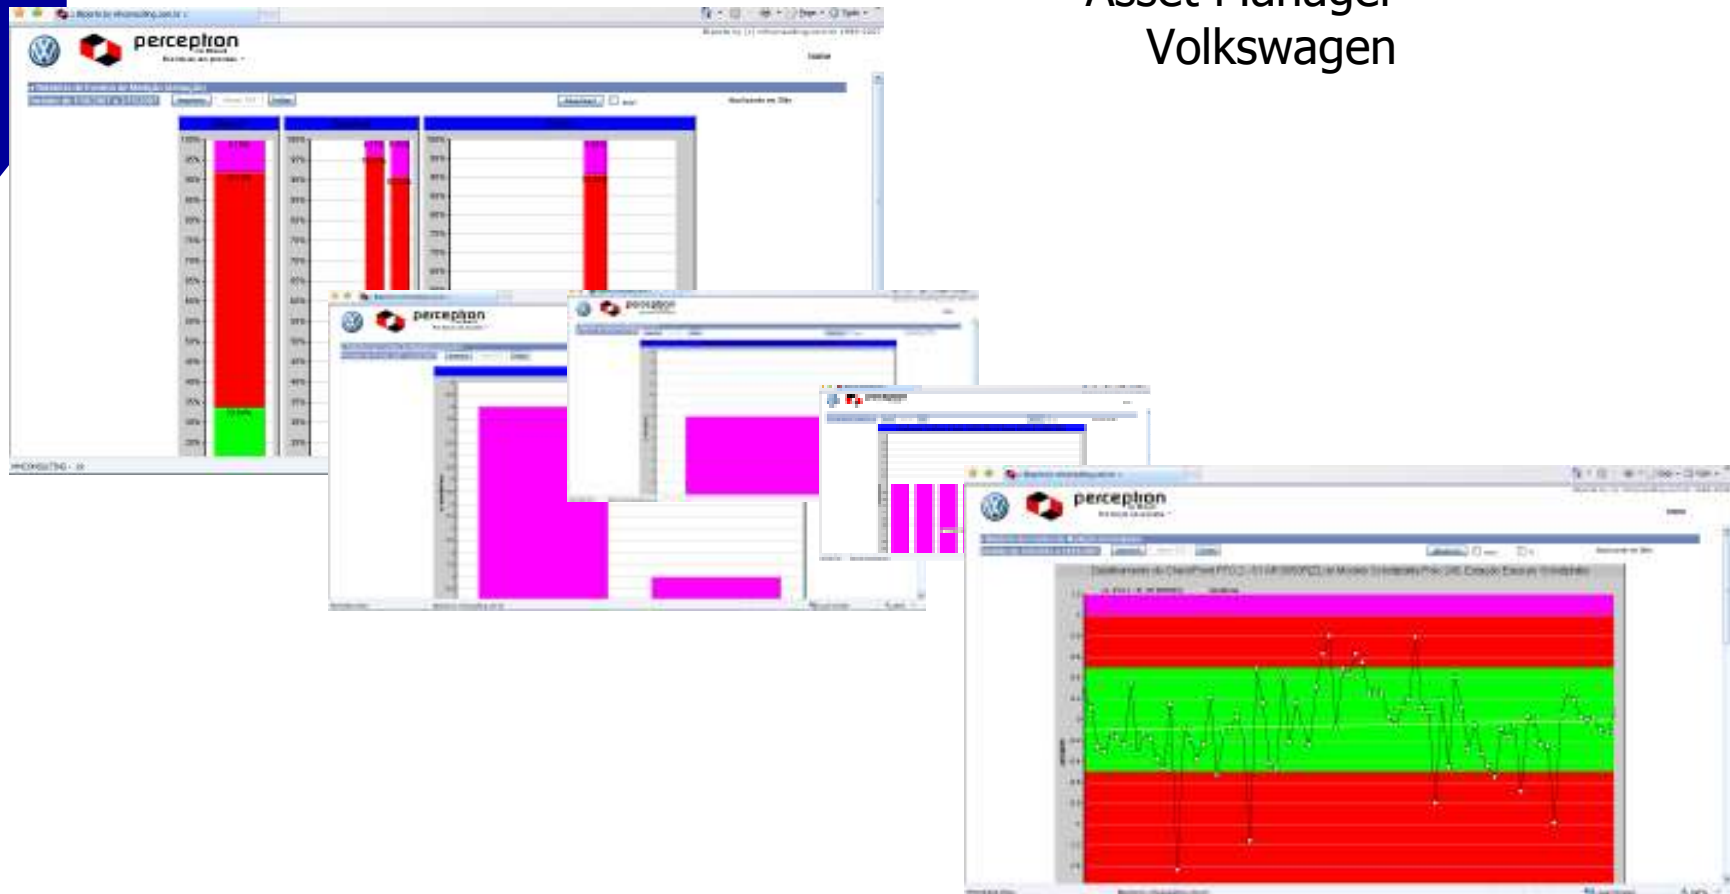

Volkswagen

BI reports & Manufactory Quality Real-time Monitor

“... Before that, it was a cemetery of data!”

Asset Manager
Volkswagen