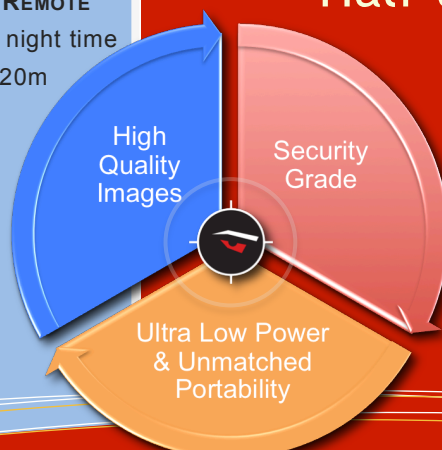

Standalone - no cables or wiring

Compact design for covert monitoring

Half the cost ... twice the quality

plus **EXCLUSIVE** access to the **MyMi5 security portal**

A revolution in portable surveillance

The ultra low-power "Eye Series" cameras are the first to incorporate PSIS, a technique where a surveillance camera operates between CCTV & Digital Still Camera modes. This allows critical images of events (attacks, vandalism, thefts, and terrorism) to be captured and stored in high resolution without the usual degradation in quality of CCTV still images.