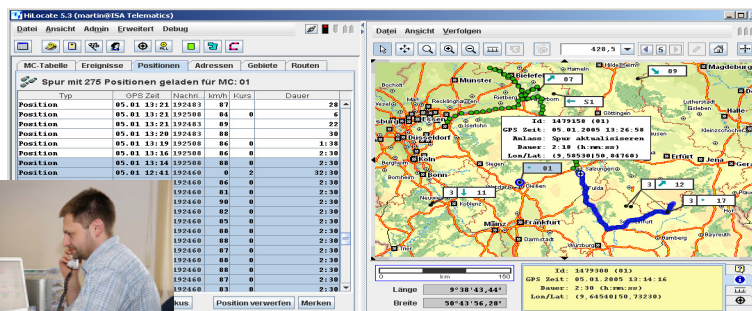

Emergency and Telematics solutions for vehicles, mobile goods, containers, trailers and persons

Person Emergency Devices

iTelematics® iPhone	Alarm application on Smart-phones	iTelematics® GTS200	Ruggedized device
iTelematics® Mambo2	Programmable device	iTelematics® GTS100	Tracker
Sagem TGR 350S	Industry device	iTelematics® BLOQ	Smallest Tracker
X.com xxx	ATEX-device	ZERO	GSM device
XP 3340	Industry device programmable	Erweiterung	Inhouse localisation
SKYWALKING	Professional device		

iTelematics® HL Control Centre

iTelematics® HLB Control Centre	Basic-Control Centre for standard applications
iTelematics® HLE Control Centre	Enterprise-Control Centre for complex applications
iTelematics® HL BG Control Centre	BG certificated Control Centre for persons
iTelematics® HL Platform	Open platform for GPS/GSM devices and services
iTelematics® Modules	Inhouse localisation Redundancy Interfaces Alarm centre Toll module Route and area supervision 24/7 technical hotline Web interface