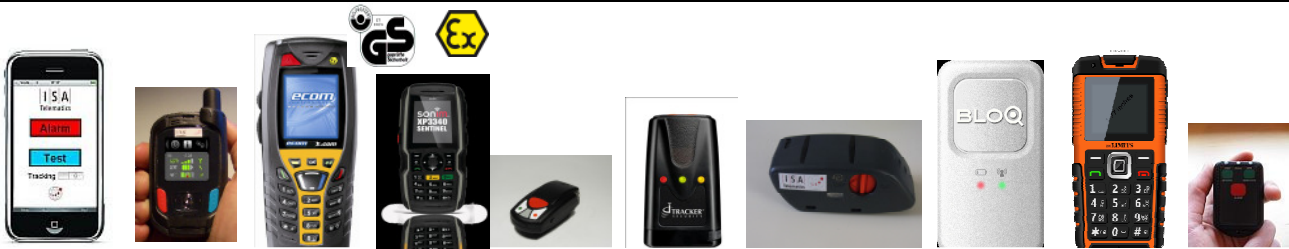

Emergency and Telematics solutions for vehicles, mobile goods, containers, trailers and persons

Person Emergency Devices

iTelematics® iPhone	Alarm application on Smart-phones	iTelematics® GTS200	Ruggedized device
iTelematics® Mambo2	Programmable device	iTelematics® GTS100	Tracker
Sagem TGR 350S	Industry device	iTelematics® BLOQ	Smallest Tracker
X.com xxx	ATEX-device	ZERO	GSM device
XP 3340	Industry device programmable	Erweiterung	Inhouse localisation
SKYWALKING	Professional device		

iTelematics® HL Control Centre

iTelematics® HLB Control Centre	Basic-Control Centre for standard applications
iTelematics® HLE Control Centre	Enterprise-Control Centre for complex applications
iTelematics® HL BG Control Centre	BG certificated Control Centre for persons
iTelematics® HL Platform	Open platform for GPS/GSM devices and services
iTelematics® Modules	Inhouse localisation Redundancy Interfaces Alarm centre Toll module Route and area supervision 24/7 technical hotline Web interface

www.telemond.de

iTelematics® Bordcomputer	
iTelematics® 863GPS	Standard telematics
Optionen	Navigation display Display or PDA Driver and truck information Electronic log book Free speaking unit Printer Mobile time registration ID-Button Petrol measurement