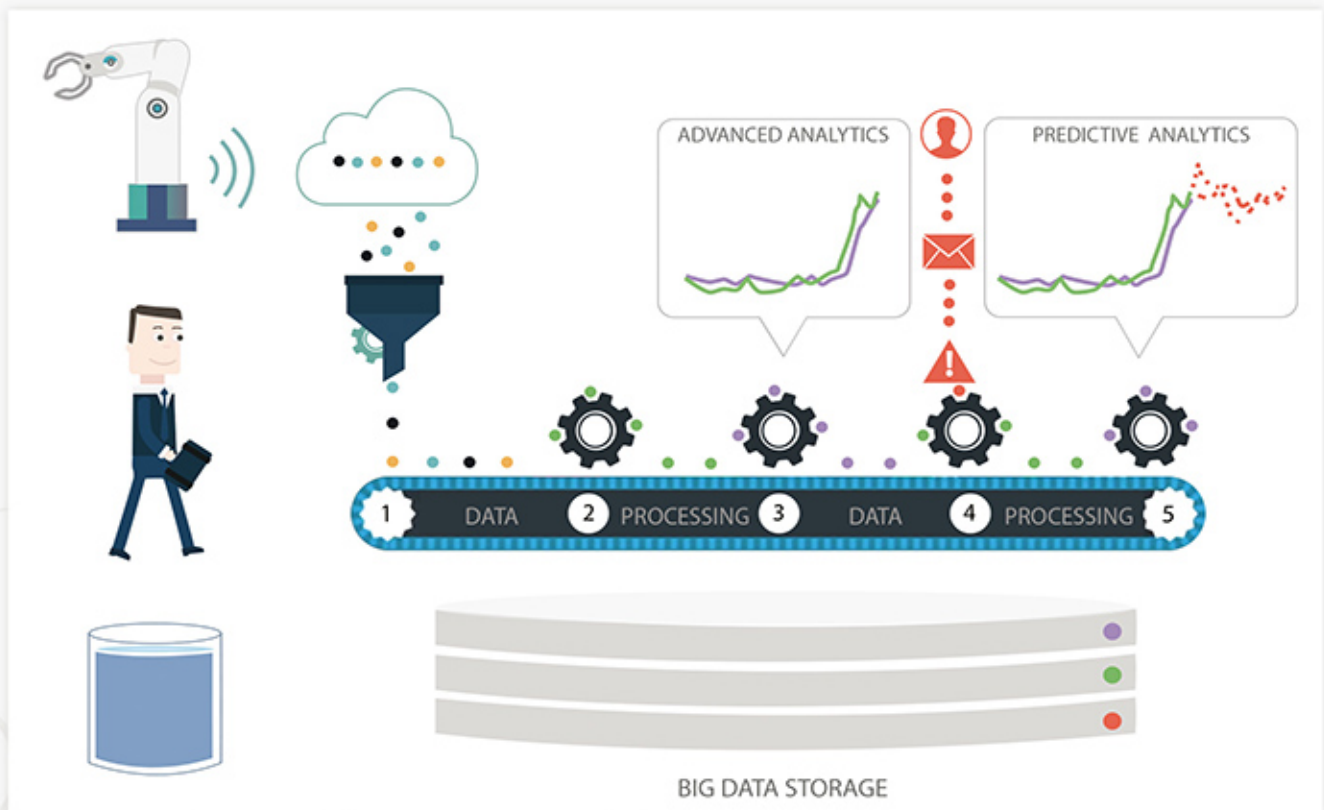

Let's bring Business Value Thanks to the Internet of Things. Together.

IOT FACTORY

SOFTWARE PLATFORM

BUSINESS SOLUTIONS

STARTUP STUDIO

According to McKinsey, the impact of the Internet of Things will reach 11 Trillion Dollars in 2025, of which **70% of the value** generated will go to **Enterprises**. How can **YOU** benefit from this?

The Internet of Things (IoT) allows all the departments of a Company to benefit from those **Return on Investments**. IOT FACTORY Software Platform offers all the essential functionalities, allows a centralized management of all your IoT applications and offers a fine access right management of the different users. This platform is the basis for all the **solutions developed by IOT Factory and its Partners**, marketed and customised by an **extensive network of Business / Technology Integrators** in different regions of the world.

Any Device, Any Network

Fast and Easy integration and management of all your sensors / actuators, independently of the Communication Network (SigFox, LoRa, M2M, Wifi, BLE, ZigBee...).

Dashboarding & Reporting

Open APIs

Integrate IoT data into your own ERP, CRM or WMS. Or develop your own front-end web/mobile applications. Thanks to our fully documented Open APIs.

Maps & GIS

Map your sensors and related assets. Benefit from powerful Geofencing capabilities. Superpose other geolocated data and custom maps, to extend your Geographical Information System (GIS).