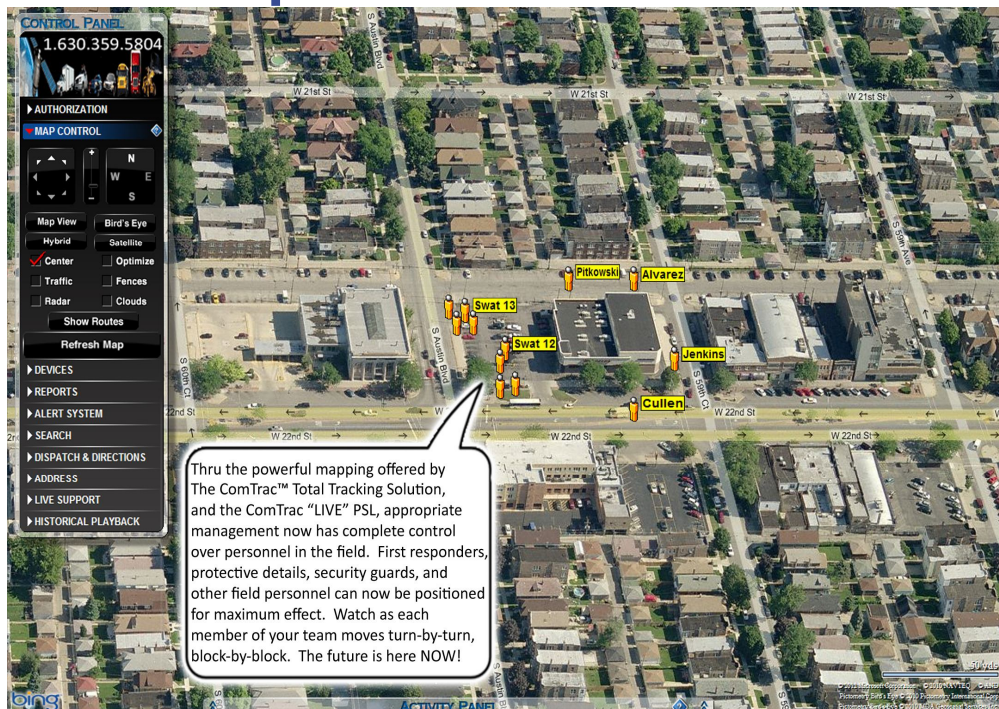

Worldwide flat-rate, unlimited use service for just $39.95 per month

630.359.5804 | www.easytracgps.com
S. Ridgeland Ave. | Stickney, IL. 60402