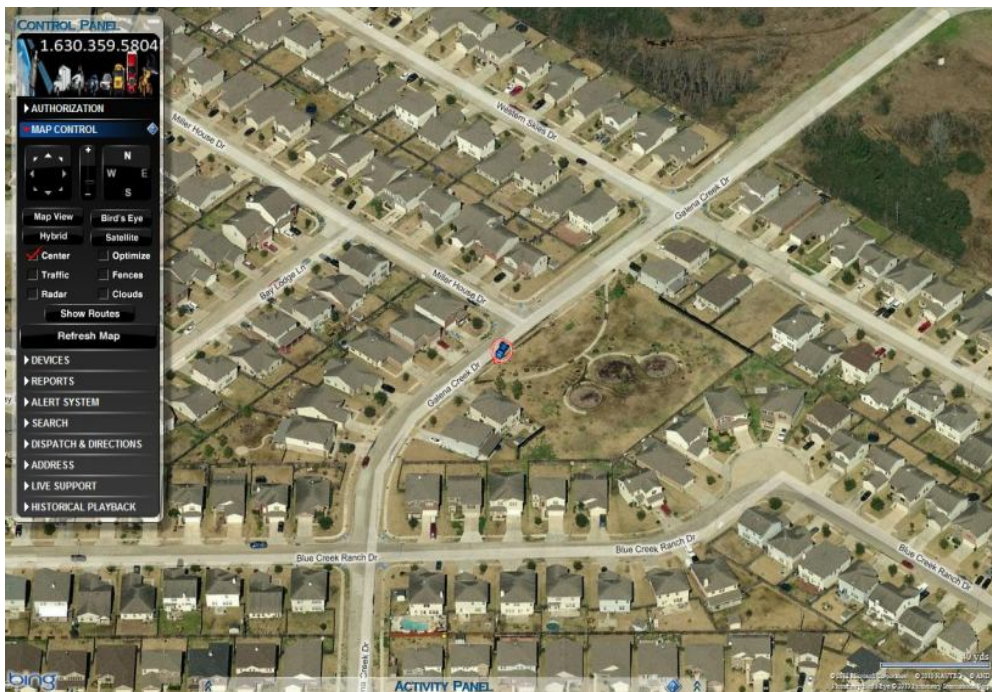

Worldwide flat-rate, unlimited use service for just **$35.95 per month**

It's truly LIVE.

630.359.5804 | www.easytracgps.com
S. Ridgeland Ave. | Stickney, IL. 60402